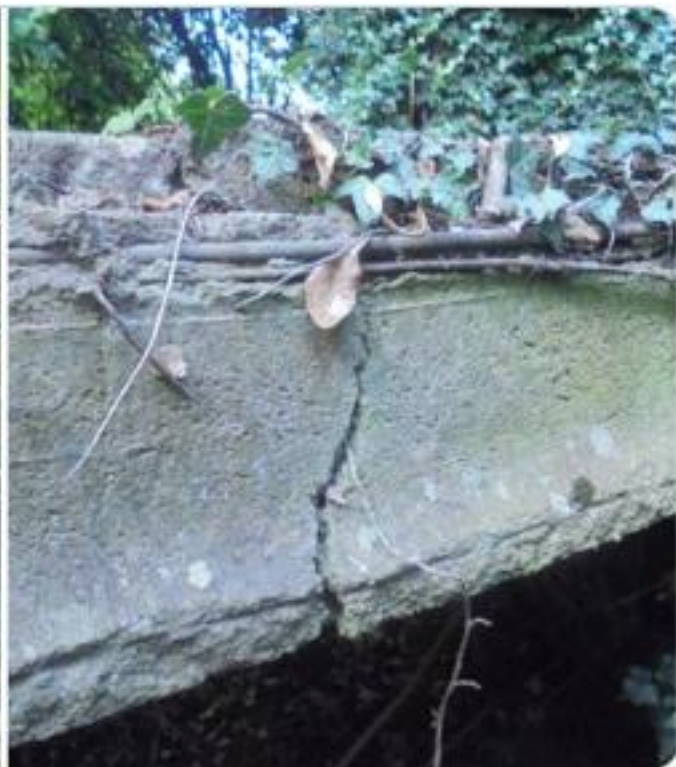

HerefordHighways @HfdsStreets · 6s

Further images of the dangerous footpath bridge at [#Bodenham](#), showing cracking through the base of the bridge and areas of concrete that have collapsed from the underside. Please do not be tempted to try and use the bridge. [@HfdsCouncil](#)

HerefordHighways @HfdsStreets · 9m

EMERGENCY BRIDGE CLOSURE - [#Bodenham](#) - A well-used public footpath bridge, situated behind St Michael's Church and before River Lugg footbridge, is unsafe and has been closed. Notices are being placed on affected paths. We'll update on timescale for repair aft...